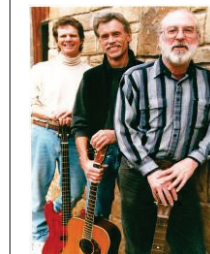

Psalm 33:2 Praise the Lord with the harp; Make melody to Him with an instrument of ten strings

November

3

Jerry Farnsworth & His Stark Ravin Band
Big Time Rockin Blues

10

From **Nashville Tennessee** the Amazing
Harp Guitarist: - Tom Shinness

17

Johnny Nevada and the Rockets
Blues/Rock

December

1

The Wilsons Christmas
Traditional Folk

2

SANTA TRAIN

The Grinch Who Stole Christmas
7pm
Free Hot Chocolate for the Kids
Stay Warm While You Wait
for the Santa Train
ETA: 8:15pm

8

Rich & Trish

15

Robbie
Bowden
&
Friends

22

Christmas Sing-A-Long
With
Hickory Wind Mack Jump
Patrick Neilander
The Bube Family
Special Guests
And
YOU

HAPPY THANKSGIVING

Merry Christmas
God Bless